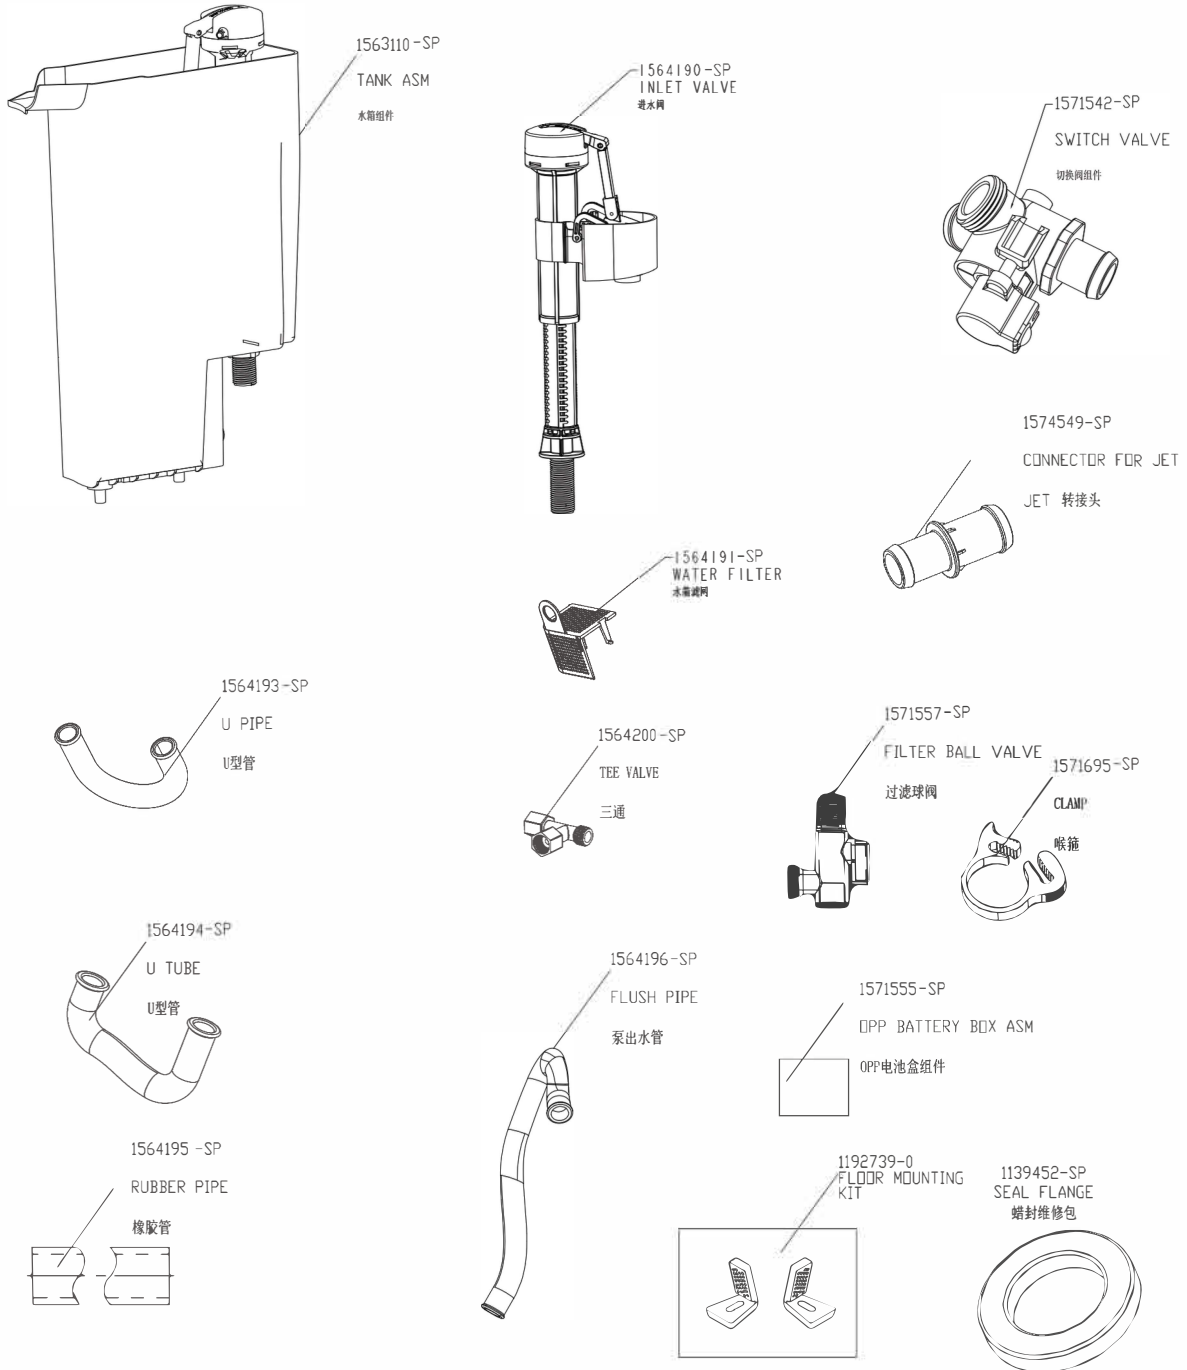

订购时请说明颜色代码(-*) 或表面处理(-**)
 Color code (-*) or finish (-**) must be specified when ordering
 盖板的维修零件请详见盖板的维修零件图

Please refer to service parts page packed with seat for detailed seat service parts

订购时请说明颜色代码(-*) 或表面处理(-**)

Color code (-*) or finish (-**) must be specified when ordering

盖板的维修零件请详见盖板的维修零件图

Please refer to service parts page packed with seat for detailed seat service parts

订购时请说明颜色代码(-*) 或表面处理(-**)

Color code (-*) or finish (-**) must be specified when ordering