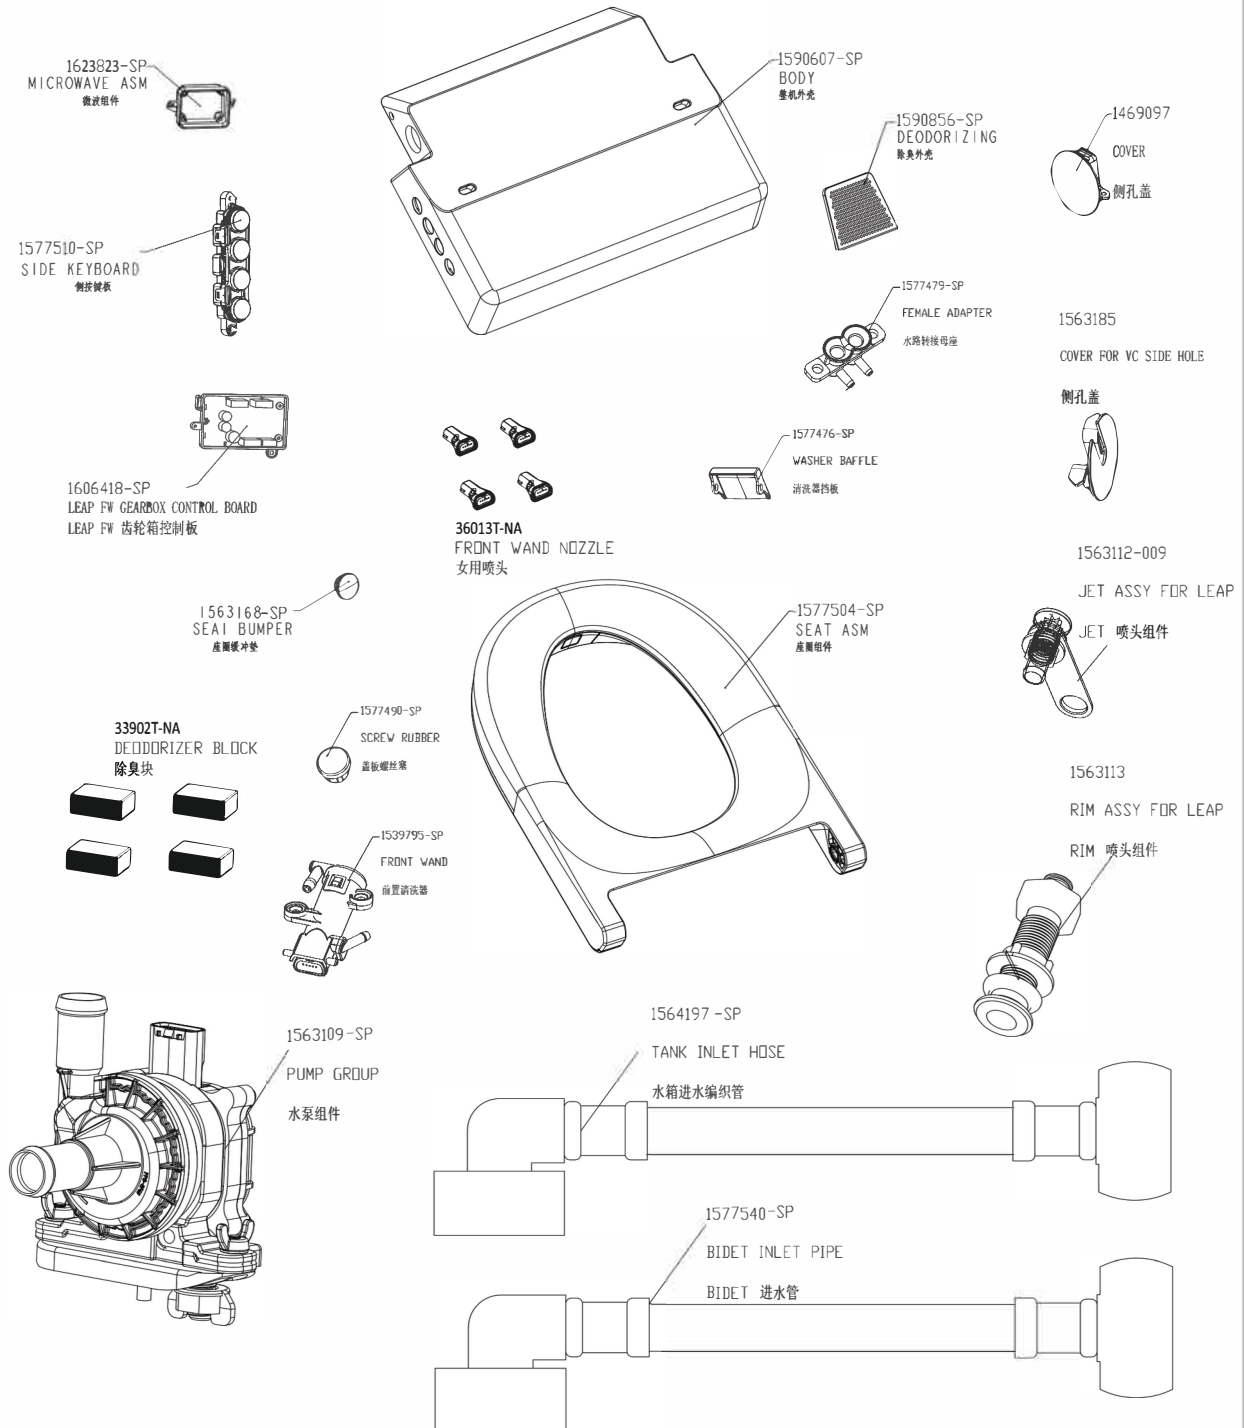

订购时请说明颜色代码(-*) 或表面处理(-**)
 Color code (-*) or finish (-**) must be specified when ordering
 盖板的维修零件请详见盖板的维修零件图

Please refer to service parts page packed with seat for detailed seat service parts

订购时请说明颜色代码(-*) 或表面处理(-**)

Color code (-*) or finish (-**) must be specified when ordering

盖板的维修零件请详见盖板的维修零件图

Please refer to service parts page packed with seat for detailed seat service parts

订购时请说明颜色代码(-*) 或表面处理(-**)

Color code (-*) or finish (-**) must be specified when ordering

盖板的维修零件请详见盖板的维修零件图

Please refer to service parts page packed with seat for detailed seat service parts